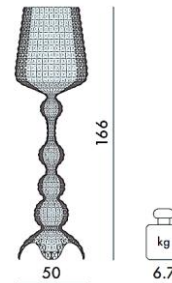

Kabuki

The Kabuki floor lamp is injection moulded. The technology used makes it possible to create a woven structure similar to lace with a unique perforated surface through which the light is diffused. Available in indoor and outdoor versions.

Brand: **KARTELL**

Item type: Outdoor Floor Lamp

Item code: 9185/09

Designer: Ferruccio Laviani

Color: Black

Dimension: Ø50 x 166 cm

Please click the link for more option and finishes:

https://www.kartell.com/IT/it/illuminazione/kabuki/09180?variantName=x_colorVariant&variantValue=09